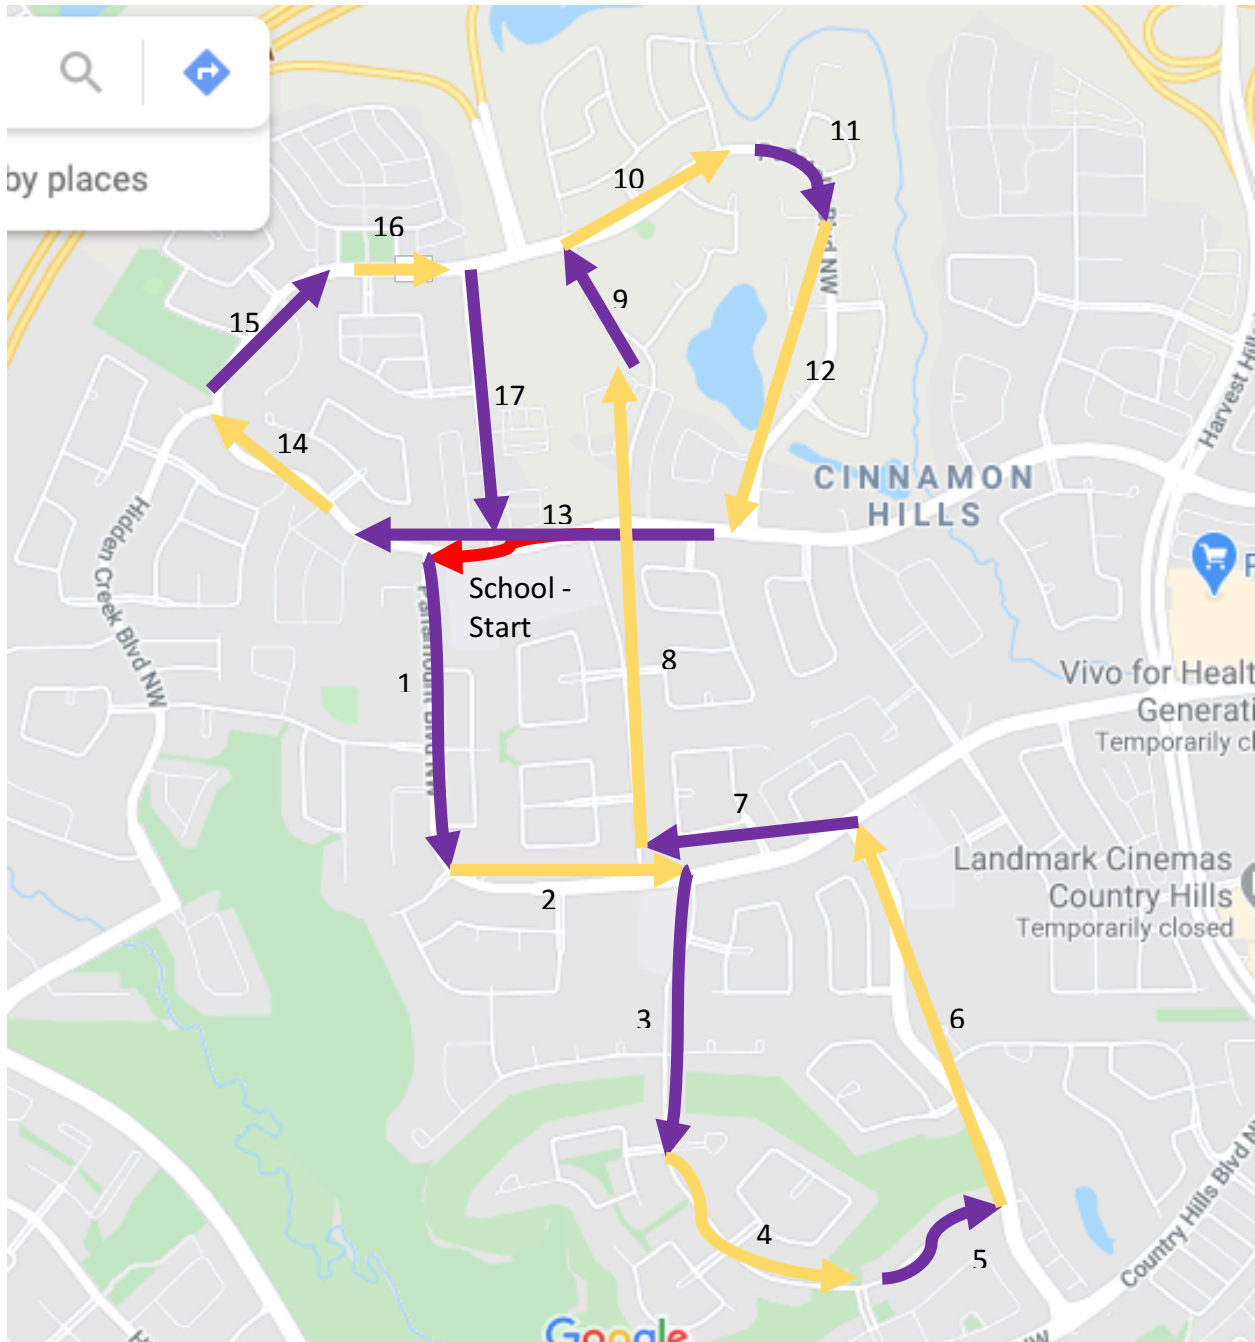

CNG STAFF FAREWELL PARADE ROUTE

- | | |
|---------------------------------------|----------------------|
| 1. Panamont Blvd. | 10. Panatella Blvd. |
| 2. Panamont Blvd. | 11. Panatella Blvd. |
| 3. Panorama Hills Drive | 12. Panatella Blvd. |
| 4. Panorama Hills Drive | 13. Panatella Blvd. |
| 5. Panorama Hills Drive | 14. Pantallea Blvd. |
| 6. Panorama Hills Blvd. | 15. Panatella Blvd. |
| 7. Panamont Blvd. | 16. Panatella Blvd. |
| 8. Panamont Street and Panatella Hill | 17. Panatella Street |
| 9. Panatella Hill | |